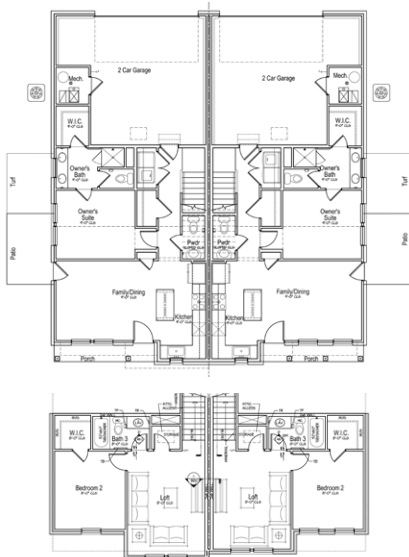

CANVAS AT WILLOW PARK

Client: Watermark Equity Group
Location: Willow Park, TX
Product Type: Build to Rent Community
– Duplexes and Autocourt Townhomes
Services: Architecture

Total Units: 88
Unit Size: 1,288 sf to 1,699 sf

Baird Model