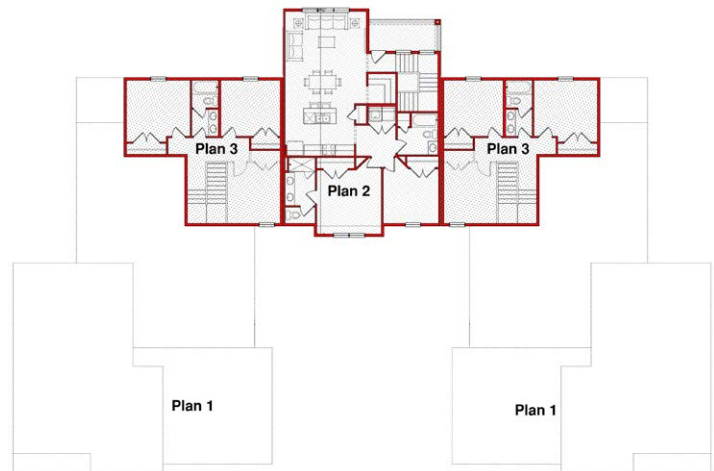

Autocourt Townhomes