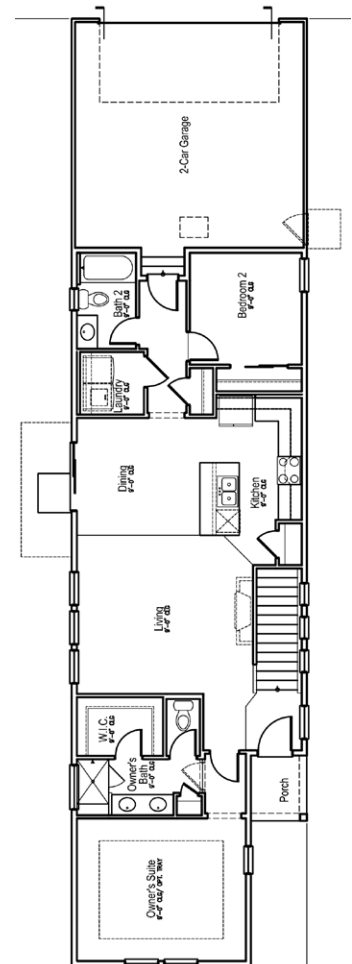

HORIZON COLLECTION AT AVION - PLAN 22A1

Client: William Lyon Homes
 Location: Denver, CO
 Product Type: Narrow Lot Single Family Home
 Services: Architecture

Size: 1,245 sf
 2 Bedrooms
 2 Bathrooms
 2-Car Garage

HORIZON COLLECTION AT AVION - PLAN 22C3

Client: William Lyon Homes
 Location: Denver, CO
 Product Type: Narrow Lot Single Family Home
 Services: Architecture

Size: 1,949 sf
 4 Bedrooms
 2.5 Bathrooms
 2-Car Garage