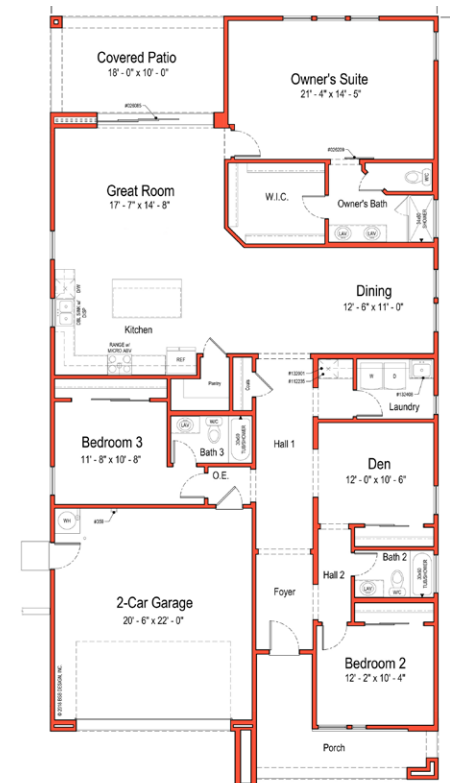

# THE CROSSINGS AT MERIDIAN – CALAIS

Client: Toll Brothers  
 Location: Queen Creek, AZ  
 Product Type: Single Family Homes  
 Services: Architecture

Size: 2,227 sf  
 3 Bedrooms  
 3 Bathrooms  
 2-Car Garage

The T-Select line of single family homes targets first-time buyers with beautiful luxury homes offering a variety of floor plans and elevations for every lifestyle. An exciting streetscape includes modern farmhouse, ranch, modern, craftsman and prairie architectural styles. Front porches expand the outdoor living space, and the open floor plans focus on storage, entertainment and indoor/outdoor living. The primary suites are secluded from the other bedrooms for added privacy.