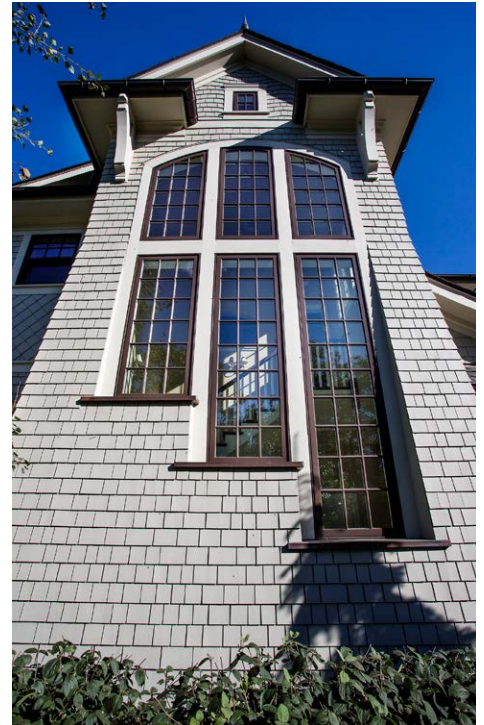

LAKE GENEVA CUSTOM HOME

Client: Private Homeowners

Location: Lake Geneva, WI

Product Type: Custom Single Family Home

Services: Architecture

Size: 10,094 sf

Inspired by the historic and elegant coastal homes of New England, this distinctive shingle style custom home blends 19th century charm with modern conveniences. Situated on a bluff, the fashionable and highly-detailed home establishes a unique presence from all vantage points. Finely crafted decorative elements and details adorn the asymmetrical façade in conjunction with complex fenestration patterns, extensive porches and a bronze-clad tower. The varied massing allowed designers to create a playful, diverse floor plan with elaborately appointed spaces.