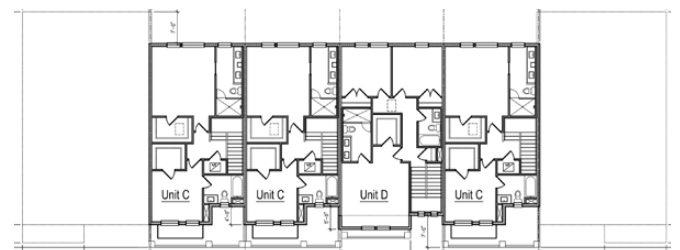

UPTOWN KENWOOD

Client: Icon Residential
 Location: St. Petersburg, FL
 Product Type: Multifamily Townhomes for Sale
 Services: Architecture

Total Units: 69
 1, 2, 3 and 4 Bedroom Units
 Unit Size: 1,400 sf to 2,100 sf

First Floor

Second Floor

Third Floor