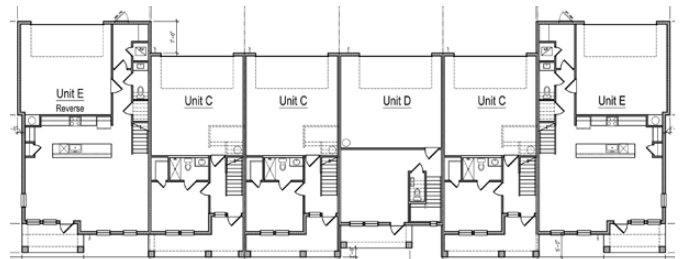

UPTOWN KENWOOD

Client: Icon Residential
 Location: St. Petersburg, FL
 Product Type: Multifamily Townhomes for Sale
 Services: Architecture

Total Units: 69
 1, 2, 3 and 4 Bedroom Units
 Unit Size: 1,400 sf to 2,100 sf

First Floor

Second Floor

Third Floor