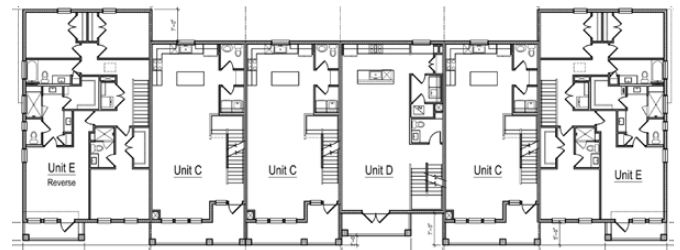

UPTOWN KENWOOD

Client: Icon Residential
 Location: St. Petersburg, FL
 Product Type: Multifamily Townhomes for Sale
 Services: Architecture

Total Units: 69
 1, 2, 3 and 4 Bedroom Units
 Unit Size: 1,400 sf to 2,100 sf

First Floor

Second Floor

Third Floor