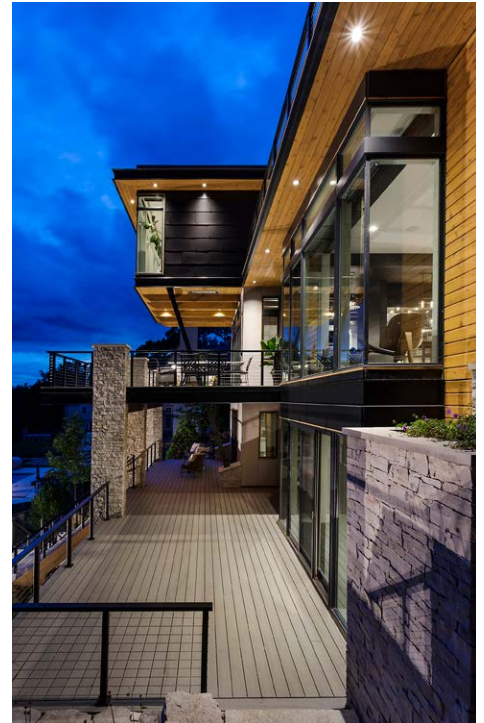

CONTEMPORARY CUSTOM LAKE HOME

Client: Private Homeowners
Location: Lake Geneva, WI
Product Type: Custom Single Family Home
Services: Architecture
Size: 5,543 sf

Although the site presented several challenges, including reuse of the previous home's foundation, this contemporary custom home design led to something truly spectacular. Floor-to-ceiling windows and private outdoor spaces on each floor highlight the views of Lake Geneva from multiple vantage points. Overhead beams lead outward from the kitchen to those lake views, and additional use of dark wood throughout the home creates contrast that balances the light and openness of the interior spaces. Outside, the unmistakable modern roofline, materials and colors set the stage for a unique experience.