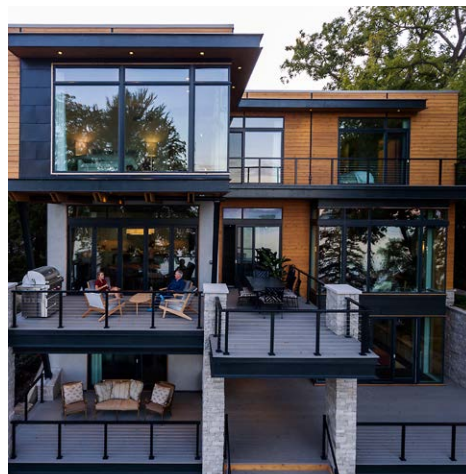

CONTEMPORARY CUSTOM LAKE HOME

Client: Private Homeowners
Location: Lake Geneva, WI
Product Type: Custom Single Family Home
Services: Architecture
Size: 5,543 sf

Although the site presented several challenges, including reuse of the previous home's foundation, this contemporary custom home design led to something truly spectacular. Floor-to-ceiling windows and private outdoor spaces on each floor highlight the views of Lake Geneva from multiple vantage points. Overhead beams lead outward from the kitchen to those lake views, and additional use of dark wood throughout the home creates contrast that balances the light and openness of the interior spaces. Outside, the unmistakable modern roofline, materials and colors set the stage for a unique experience.