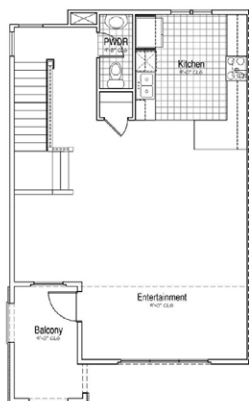

# THE CREAMERY AT ALKALI FLAT

Client: BlackPine Communities  
 Location: Sacramento, CA  
 Product Type: Narrow Lot Single Family Homes  
 Service: Architecture  
 Total Units: 122  
 Unit Size: 1,745 to 2,309 sf

Upper Floor

Main Floor (Plan 2)

Lower Floor