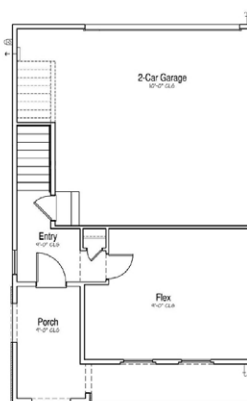

# THE CREAMERY AT ALKALI FLAT

Client: BlackPine Communities  
 Location: Sacramento, CA  
 Product Type: Narrow Lot Single Family Homes  
 Service: Architecture  
 Total Units: 122  
 Unit Size: 1,745 to 2,309 sf

Upper Floor

Main Floor (Plan 2)

Lower Floor